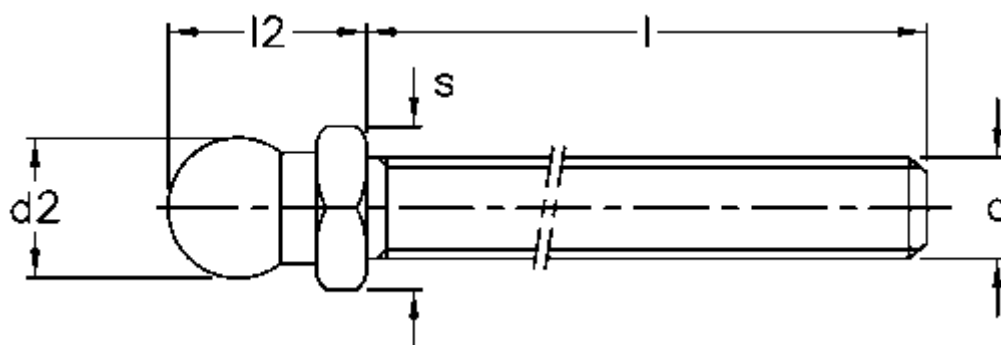

Article number: 2310302781

Description: E+G Threaded stem, Zinc-plated steel
SM-24-M20x198

Measures

$d = M20$

$d_2 = 23.9$

$l = 198$

$l_2 = 37$

$s = 24$